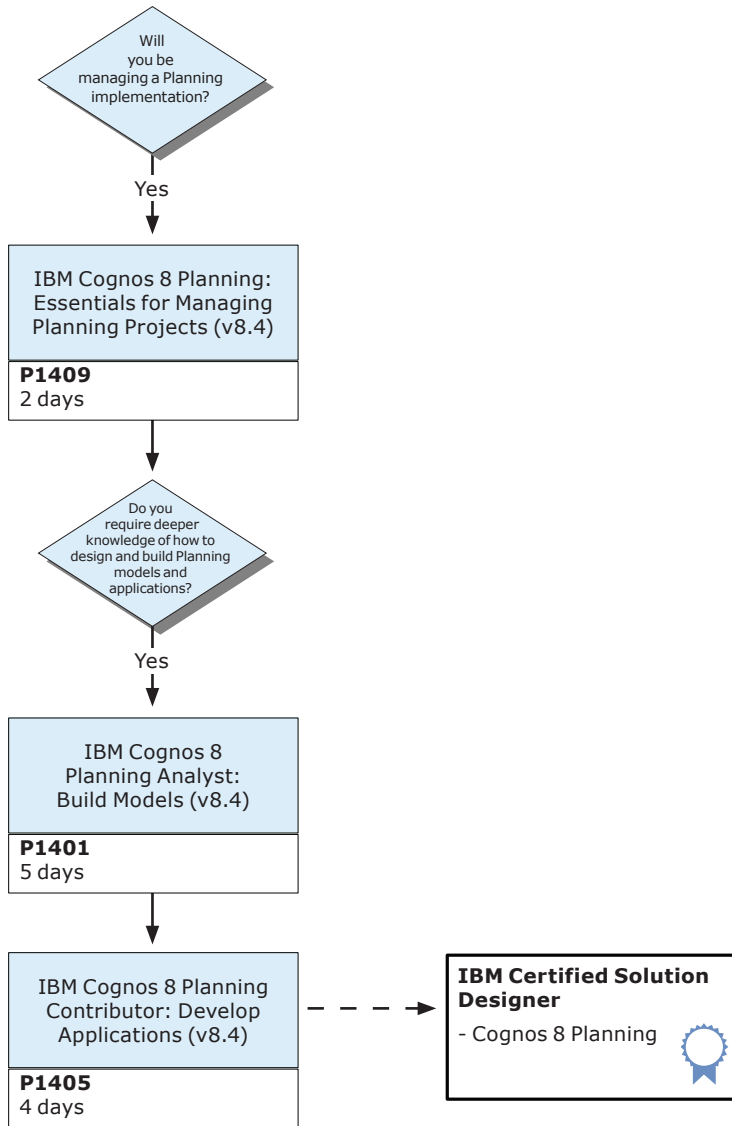

IBM Cognos TM1 9.4 – Contributor Role

START HERE...

IBM Cognos TM1 9.4 – Analyst Role

START HERE...

IBM Cognos TM1 9.4 – Application Developer Role

START HERE...

IBM Cognos 8 Planning 8.4 – Contributor Role

START HERE...

Legend	
—>	Prerequisite Path
- ->	Recommended Path

IBM Cognos 8 Planning 8.4 – Modeler Role

START HERE...

IBM Cognos 8 Planning 8.4 – Administrator

START HERE...

IBM Cognos 8 Planning 8.4 – Project Manager Role

START HERE...

IBM Cognos 8 Controller 8.4 – Author Role

START HERE...

IBM Cognos 8 Controller 8.4 – Application Developer Role

START HERE...