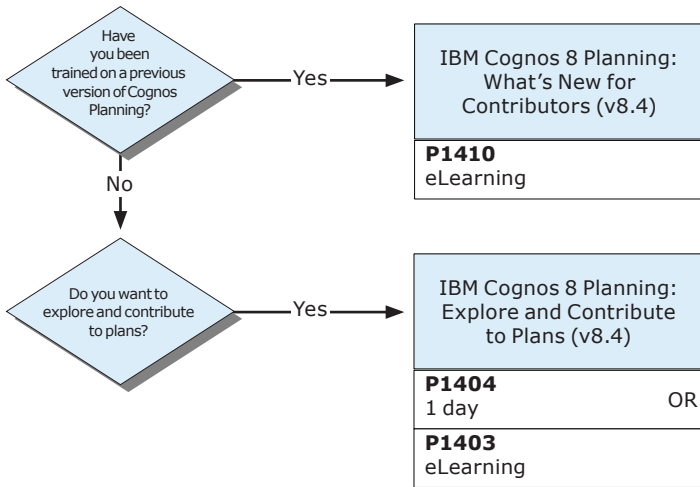

IBM Cognos TM1 9.4 – Contributor Role

START HERE...

IBM Cognos TM1 9.4 – Analyst Role

START HERE...

IBM Cognos TM1 9.4 – Application Developer Role

START HERE...

IBM Cognos 8 Planning 8.4 – Contributor Role

START HERE...

Legend	
—>	Prerequisite Path
- ->	Recommended Path

IBM Cognos 8 Planning 8.4 – Modeler Role

START HERE...

IBM Cognos 8 Planning 8.4 – Administrator

START HERE...

IBM Cognos 8 Planning 8.4 – Project Manager Role