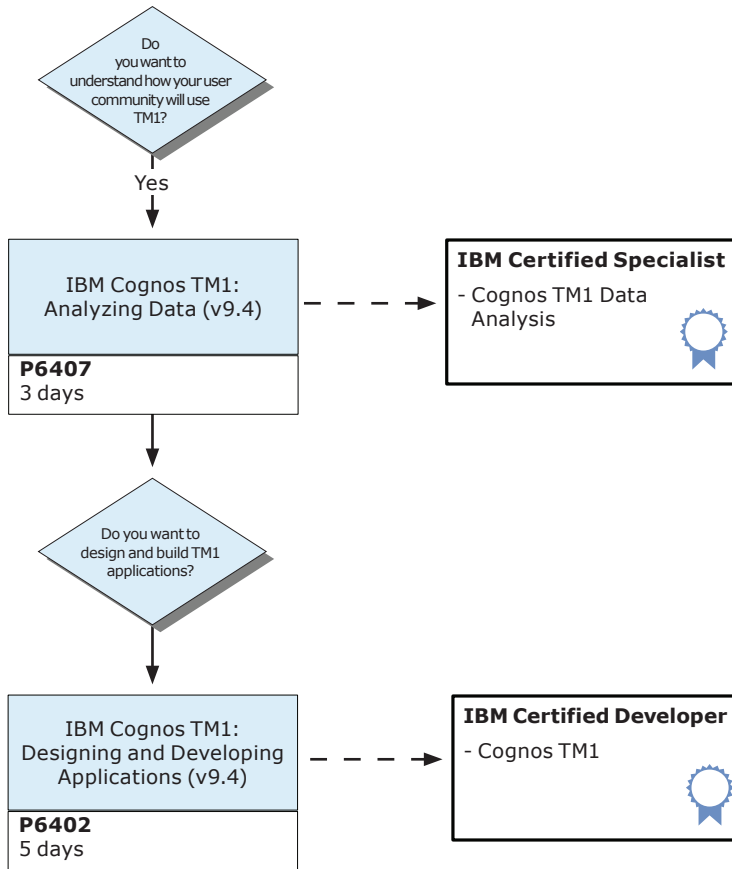

IBM Cognos TM1 9.4 – Contributor Role

START HERE...

IBM Cognos TM1 9.4 – Analyst Role

START HERE...

IBM Cognos TM1 9.4 – Application Developer Role

START HERE...

IBM Cognos 8 Planning 8.4 – Contributor Role

START HERE...

Legend	
—>	Prerequisite Path
- ->	Recommended Path

IBM Cognos 8 Planning 8.4 – Modeler Role

START HERE...

IBM Cognos 8 Planning 8.4 – Administrator

START HERE...

IBM Cognos 8 Planning 8.4 – Project Manager Role